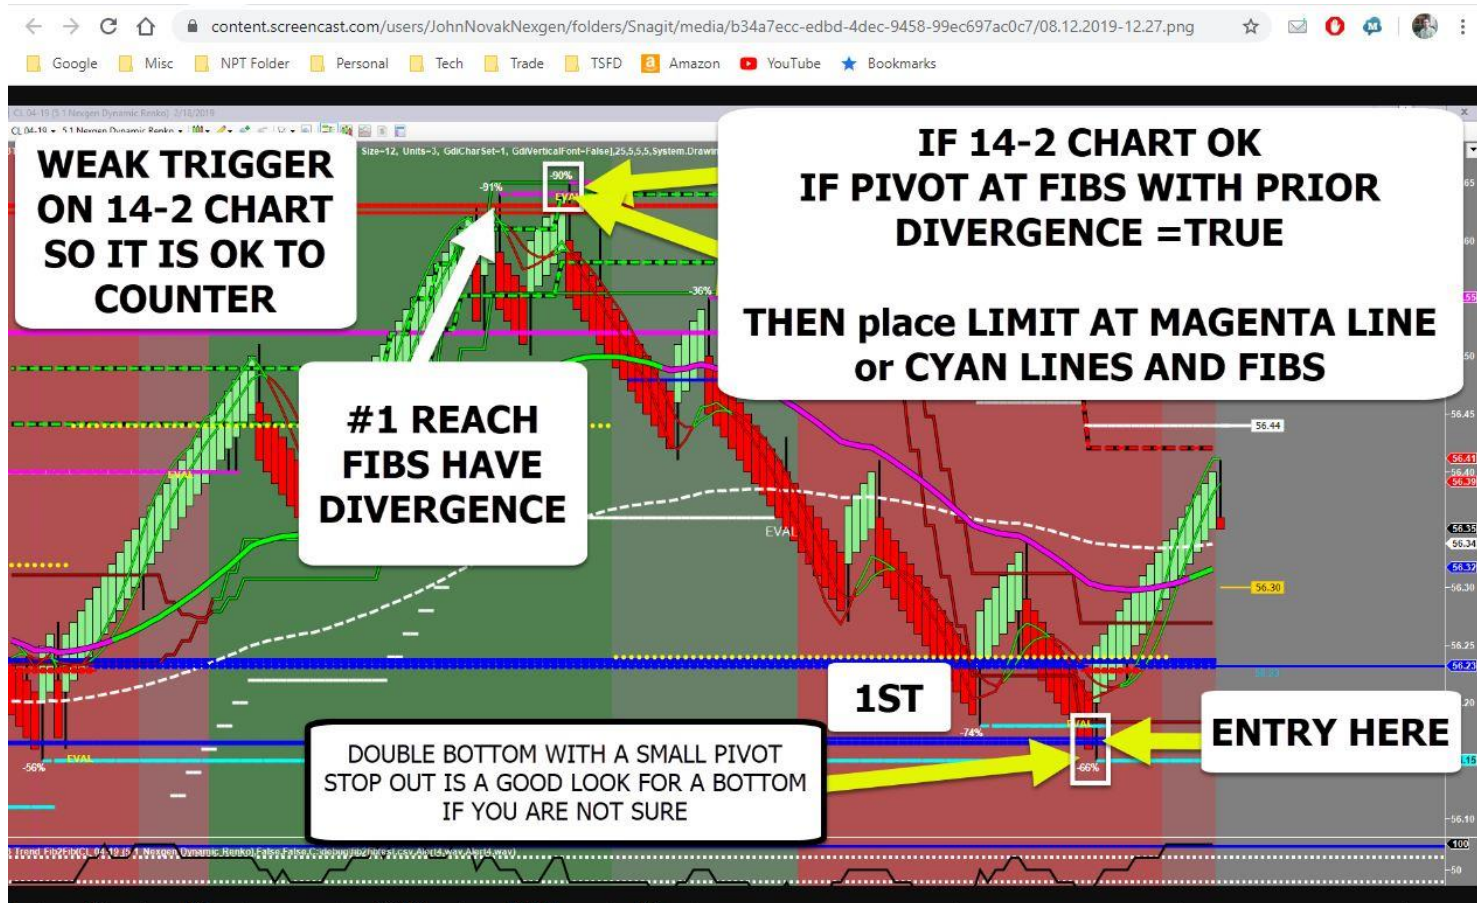

## COUNTER TREND / EDGE

[Counter Trades Setups](#)

[Plan Versus Live Same?](#)

[If Strength Wait for Roll](#)

## TREND TRADES

[Stop Out to Trend Trade](#)

[Trend Trade Perfect Look](#)

Figure 1: Counter Trades Setup

HOME

Figure 2: Plan Versus Live Same?

HOME

Figure 3: If Strength Wait for Roll

HOME

Figure 4: Stop Out to Trend Trade

HOME

Figure 5: Trend Trade Perfect Look

HOME