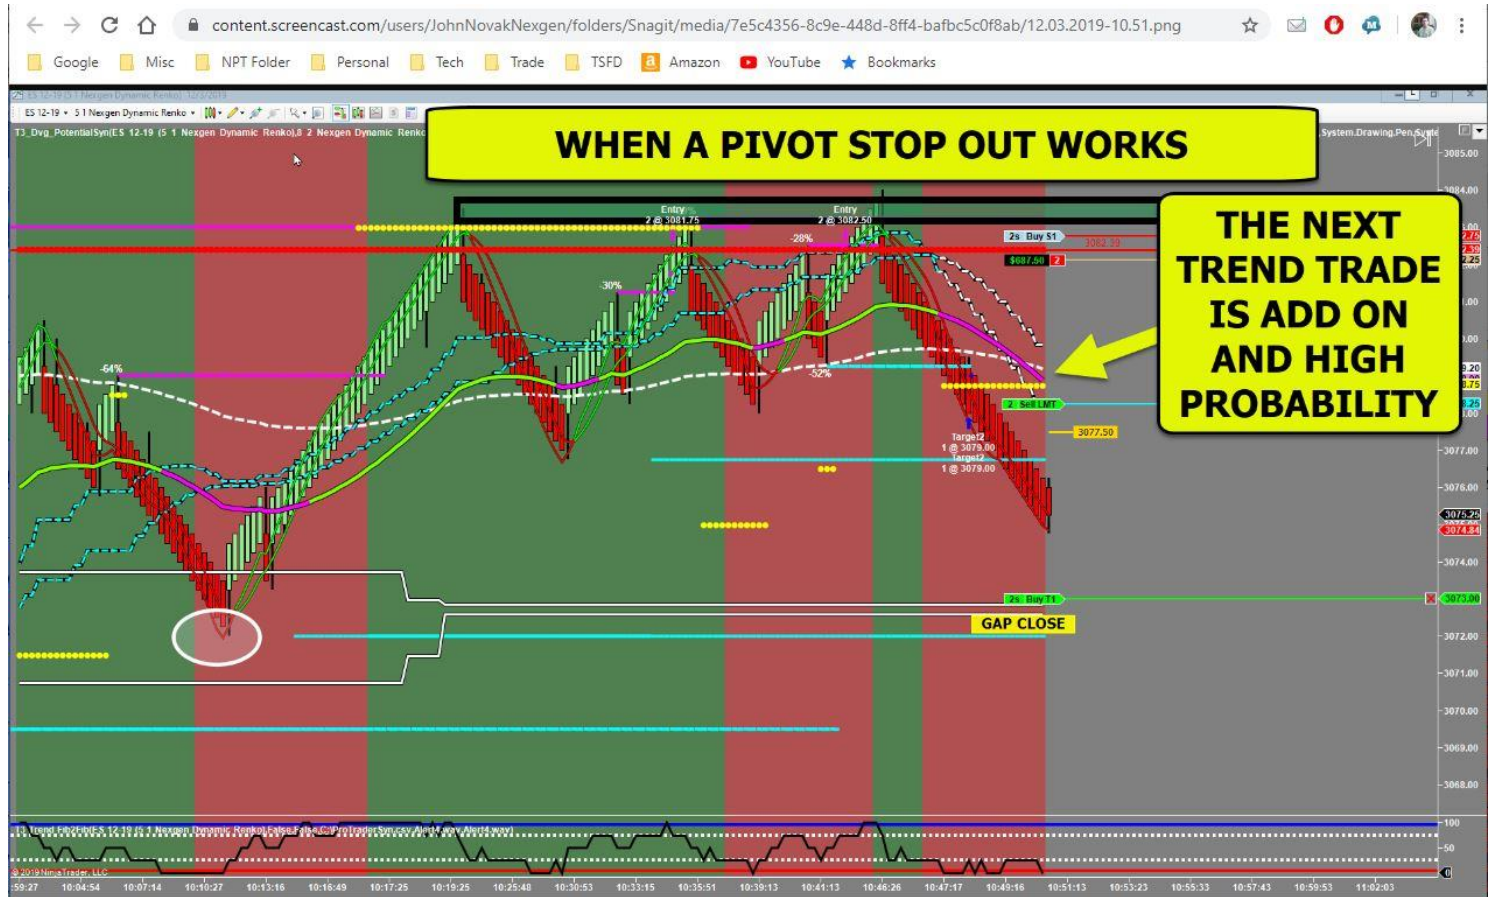

## COUNTER TREND / EDGE

[Counter Trades Setups](#)

[Plan Versus Live Same?](#)

[If Strength Wait for Roll](#)

## TREND TRADES

[Stop Out to Trend Trade](#)

[Trend Trade Perfect Look](#)

Figure 1: Counter Trades Setup

HOME

Figure 2: Plan Versus Live Same?

HOME

Figure 3: If Strength Wait for Roll

HOME

Figure 4: Stop Out to Trend Trade

HOME

Figure 5: Trend Trade Perfect Look

HOME