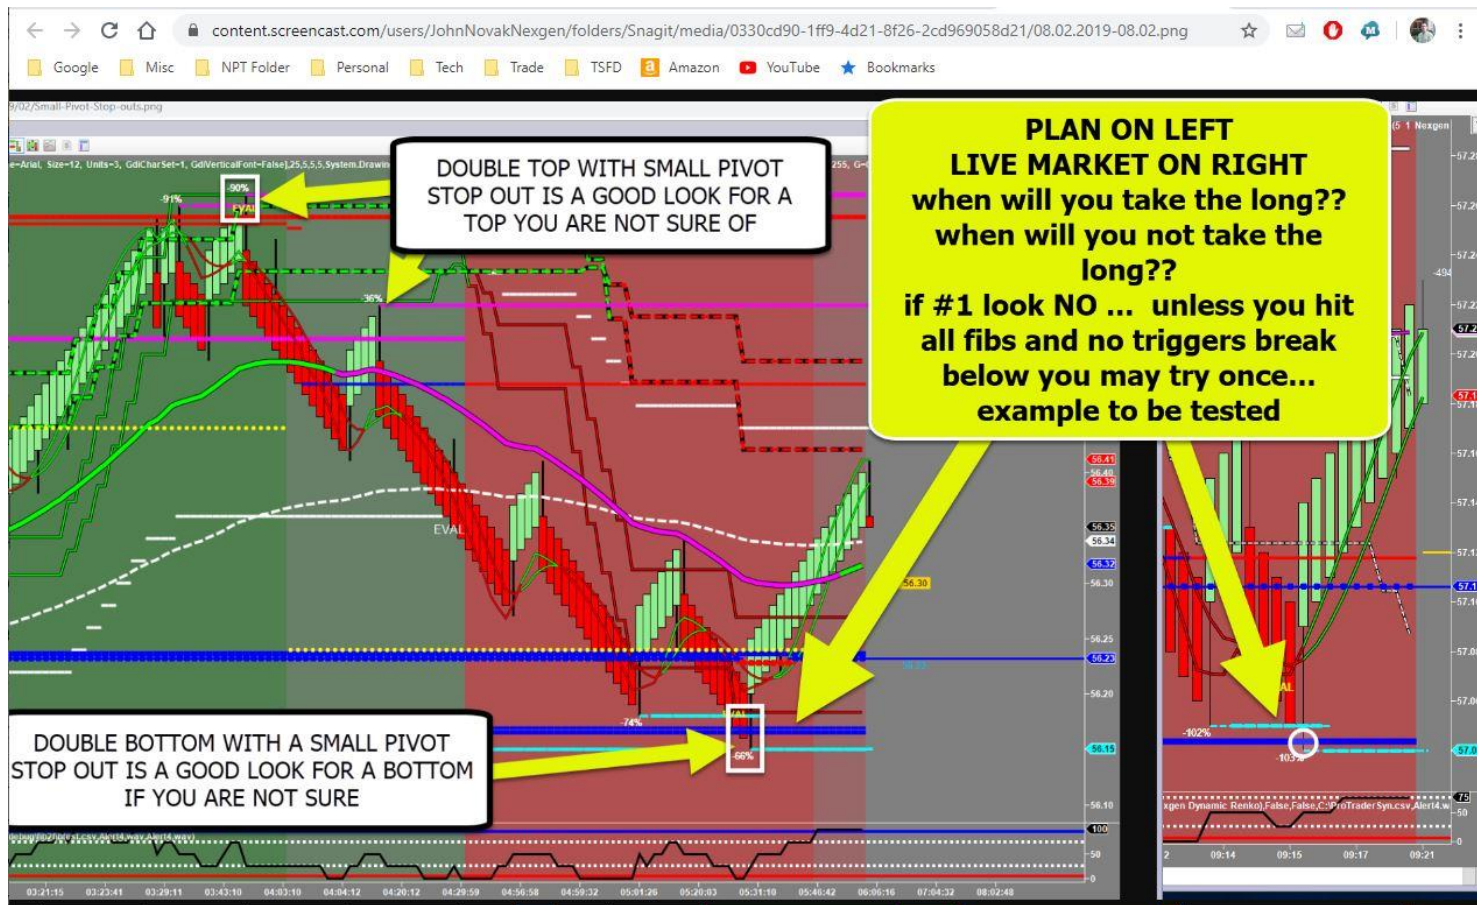

## COUNTER TREND / EDGE

[Counter Trades Setups](#)

[Plan Versus Live Same?](#)

[If Strength Wait for Roll](#)

## TREND TRADES

[Stop Out to Trend Trade](#)

[Trend Trade Perfect Look](#)

Figure 1: Counter Trades Setup

HOME

Figure 2: Plan Versus Live Same?

HOME

Figure 3: If Strength Wait for Roll

HOME

Figure 4: Stop Out to Trend Trade

HOME

Figure 5: Trend Trade Perfect Look

HOME